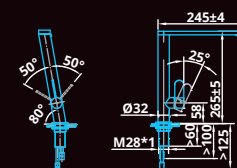

CA116BK U ECO • Kč 9715,-

+ Dualjet: CADJ116BK • Kč 1885,-

Eénhendel mengkraan
Uittrekbaar
RVS body met zwarte afwerking

Single-handle mixer tap
Extendible
Stainless steel interior
with black finish

Einhand-Mischbatterie
Ausziehbar
Edelstahl-Innenverkleidung
mit schwarzem Finish

Páková baterie se sprchou
Nerezový základ s černou
povrchovou úpravou

CA118BK ECO • Kč 10150,-

Eénhendel mengkraan
RVS body met zwarte afwerking

Single-handle mixer tap
Stainless steel interior
with black finish

Einhand-Mischbatterie
Edelstahl-Innenverkleidung
mit schwarzem Finish

Páková baterie
Nerezový základ s černou
povrchovou úpravou

CA119BK ECO • Kč 10150,-

Eénhendel mengkraan
RVS body met zwarte afwerking

Single-handle mixer tap
Stainless steel interior
with black finish

Einhand-Mischbatterie
Edelstahl-Innenverkleidung
mit schwarzem Finish

Páková baterie
Nerezový základ s černou
povrchovou úpravou