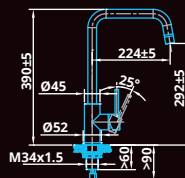

CA108BK ECO • Kč 8555,-

Eénhendel mengkraan
RVS body met zwarte afwerking

**Single-handle mixer tap
Stainless steel interior
with black finish**

*Einhand-Mischbatterie
Edelstahl-Innenverkleidung
mit schwarzem Finish*

Páková baterie
Nerezový základ s černou
povrchovou úpravou