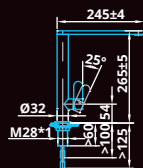

CA119BK ECO • Kč 10150,-

Eénhendel mengkraan
RVS body met zwarte afwerking

Single-handle mixer tap
Stainless steel interior
with black finish

Einhand-Mischbatterie
Edelstahl-Innenverkleidung
mit schwarzem Finish

Páková baterie
Nerezový základ s černou
povrchovou úpravou