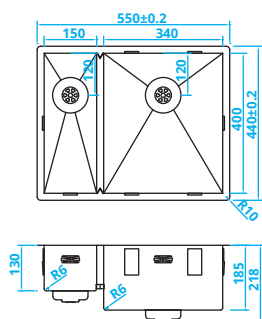

Schrankbreite > 60 cm

Šířka skříňky > 60 cm

Clean & healthy

- Sink with Powerplug and revamped overflow
- Handmade and finished with stylish details
- Dirt can't accumulate as the sink is entirely seamless!
- Corners: radius 10
- Suitable for drop-in, undermount and surface mount laminate countertops
- Material: 1 mm stainless steel (SS304)
- Dimensional tolerance: 0.2 mm (outer dimensions)
- Includes basket strainer set with design overflow and clamps