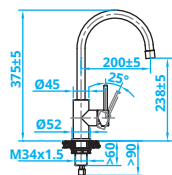

Option: Dualjet
hand shower