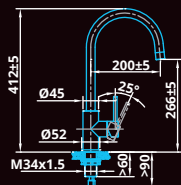

NEW!

CA106BK ECO • Kč 7685,-

Eénhendel mengkraan
RVS body met zwarte afwerking

**Single-handle mixer tap
Stainless steel interior
with black finish**

*Einhand-Mischbatterie
Edelstahl-Innenverkleidung
mit schwarzem Finish*

Páková baterie
Nerezový základ s černou
povrchovou úpravou